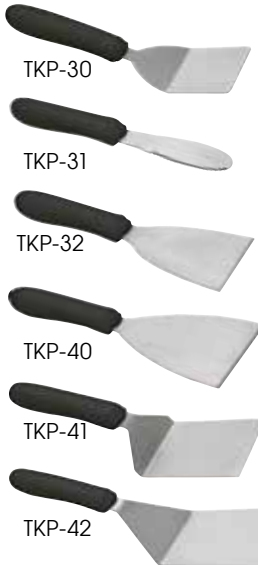

SPATULAS & TURNERS

- ◆ Stainless steel, satin finish blade
- ◆ Ergonomic handle with slip-free comfort grip reduces hand fatigue
- ◆ Dishwasher safe

BLACK ERGO HANDLE WHITE ERGO HANDLE

DESCRIPTION	BLADE SIZE (LXW)	UOM	BLACK ERGO HANDLE		WHITE ERGO HANDLE	
			ITEM	CASE	ITEM	CASE
Mini Turner	2" x 2-1/4"	* Each	TKP-30	12/120	TWP-30	12/120
Sandwich Spreader	3-5/8" x 1-1/4"	Each	TKP-31	12/144	TWP-31	12/144
Small Scraper	4-1/2" x 3-1/8"	Each	TKP-32	12/72	TWP-32	12/72
Large Scraper	4-7/8" x 4"	Each	TKP-40	12/72	TWP-40	12/72
Steak/Burger Turner	4-1/8" x 3-3/4"	* Each	TKP-41	12/72	TWP-41	12/72
Turner	8" x 4"	Each	TKP-42	12/48	TWP-42	12/48
Grill Spatula	4-1/4" x 2-3/16"	* Each	TKP-50	12/72	TWP-50	12/72
Pie Server	4-5/8" x 2-3/8"	* Each	TKP-51	12/72	TWP-51	12/72
Fish Spatula	6-3/4" x 3-1/4"	Each	TKP-60	12/144	TWP-60	12/144
Hamburger Turner	5-1/8" x 2-7/8"	* Each	TKP-61	12/72	TWP-61	12/72
Extra Heavy Turner, Cutting Edge Blade	5" x 6"	* Each	TKP-63	12/48		
Flexible Turner	8-1/4" x 2-7/8"	* Each	TKP-90	12/48	TWP-90	12/48
Flexible Turner (Perforated Blade)	8-1/4" x 2-7/8"	* Each	TKP-91	12/48	TWP-91	12/48
Offset Spatula	3-1/2" x 3/4"	* Each	TKPO-4	24/288	TWPO-4	24/288
Offset Spatula	6-1/2" x 1-5/16"	* Each	TKPO-7	12/144	TWPO-7	12/144
Offset Spatula	8-1/2" x 1-1/2"	* Each	TKPO-9	12/144	TWPO-9	12/72
Bakery Spatula	4" x 3/4"	Each	TKPS-4	24/288	TWPS-4	24/288
Bakery Spatula	7-15/16" x 1-1/4"	Each	TKPS-7	12/144	TWPS-7	12/144
Bakery Spatula	10" x 1-3/8"	Each	TKPS-9	12/144	TWPS-9	12/72

*Measurement reflects blade size not including offset

Refer to Allergen-Free Utensils for the purple handle collection **Allergen Free**

TKP-SERIES (BLACK) NSF
TWP-SERIES (WHITE) NSF

WINCO® SPREADER BULK PACK
Packed in a convenient display bucket for impulse purchase positioning.

- ◆ An assortment of 7 colors included in the convenient display bucket
- ◆ 3-5/8" spreader with stainless steel, satin finish blade
- ◆ Slip-free comfort grip

ITEM	DESCRIPTION	UOM	CASE
TWP-3135	35-Pcs/Pk	Pack	1/4