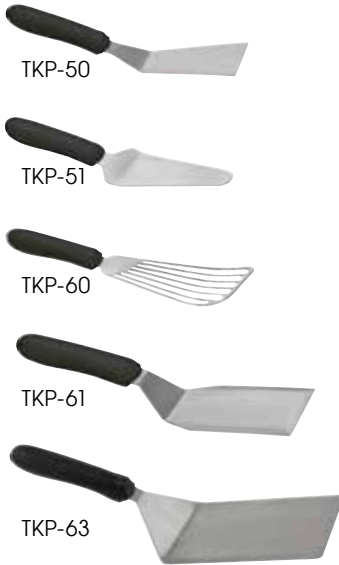

SPATULAS & TURNERS

- ◆ Stainless steel, satin finish blade
- ◆ Ergonomic handle with slip-free comfort grip reduces hand fatigue
- ◆ Dishwasher safe

BLACK ERGO HANDLE WHITE ERGO HANDLE

DESCRIPTION	BLADE SIZE (LXW)	UOM	BLACK ERGO HANDLE		WHITE ERGO HANDLE	
			ITEM	CASE	ITEM	CASE
Mini Turner	2" x 2-1/4"	* Each	TKP-30	12/120	TWP-30	12/120
Sandwich Spreader	3-5/8" x 1-1/4"	Each	TKP-31	12/144	TWP-31	12/144
Small Scraper	4-1/2" x 3-1/8"	Each	TKP-32	12/72	TWP-32	12/72
Large Scraper	4-7/8" x 4"	Each	TKP-40	12/72	TWP-40	12/72
Steak/Burger Turner	4-1/8" x 3-3/4"	* Each	TKP-41	12/72	TWP-41	12/72
Turner	8" x 4"	Each	TKP-42	12/48	TWP-42	12/48
Grill Spatula	4-1/4" x 2-3/16"	* Each	TKP-50	12/72	TWP-50	12/72
Pie Server	4-5/8" x 2-3/8"	* Each	TKP-51	12/72	TWP-51	12/72
Fish Spatula	6-3/4" x 3-1/4"	Each	TKP-60	12/144	TWP-60	12/144
Hamburger Turner	5-1/8" x 2-7/8"	* Each	TKP-61	12/72	TWP-61	12/72
Extra Heavy Turner, Cutting Edge Blade	5" x 6"	* Each	TKP-63	12/48		
Flexible Turner	8-1/4" x 2-7/8"	* Each	TKP-90	12/48	TWP-90	12/48
Flexible Turner (Perforated Blade)	8-1/4" x 2-7/8"	* Each	TKP-91	12/48	TWP-91	12/48
Offset Spatula	3-1/2" x 3/4"	* Each	TKPO-4	24/288	TWPO-4	24/288
Offset Spatula	6-1/2" x 1-5/16"	* Each	TKPO-7	12/144	TWPO-7	12/144
Offset Spatula	8-1/2" x 1-1/2"	* Each	TKPO-9	12/144	TWPO-9	12/72
Bakery Spatula	4" x 3/4"	Each	TKPS-4	24/288	TWPS-4	24/288
Bakery Spatula	7-15/16" x 1-1/4"	Each	TKPS-7	12/144	TWPS-7	12/144
Bakery Spatula	10" x 1-3/8"	Each	TKPS-9	12/144	TWPS-9	12/72

*Measurement reflects blade size not including offset

Refer to Allergen-Free Utensils for the purple handle collection **Allergen Free**

TKP-SERIES (BLACK) NSF
TWP-SERIES (WHITE) NSF

WINCO® SPREADER BULK PACK
Packed in a convenient display bucket for impulse purchase positioning.

- ◆ An assortment of 7 colors included in the convenient display bucket
- ◆ 3-5/8" spreader with stainless steel, satin finish blade
- ◆ Slip-free comfort grip

ITEM	DESCRIPTION	UOM	CASE
TWP-3135	35-Pcs/Pk	Pack	1/4