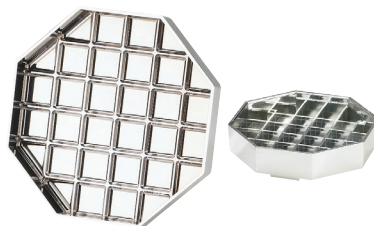

pitchers & drip trays

A. GLASS PITCHERS & CADDY
Caddy Includes 6 – 32 Ounce Glass Pitchers.
ITEM 3660-13 | 11Wx7½Dx14H Caddy
ITEM 3674-34 | Replacement Glass Pitcher

B. CLASSIC BLACK DRIP TRAYS
ITEM 308-4-13 | 4Wx4Dx1H | Octagon
ITEM 308-6-13 | 6Wx6Dx1H | Octagon
ITEM 681-4-13 | 4Wx4Dx1H | Square
ITEM 681-6-13 | 6Wx6Dx1H | Square

C. DRIP TRAYS
Drip Trays are Removable for Cleaning.
Specify Color: Westport (52), Bamboo (60),
or Madera (99).
ITEM 330-4 | 4Wx4Dx1½H | Not Available in Westport
ITEM 330-6 | 6Wx6Dx1½H

D. CHROME DRIP TRAYS
ITEM 308-4-49 | 4Wx4Dx1H
ITEM 308-6-49 | 6Wx6Dx1H

E. SILVER TRIM DRIP TRAYS
ITEM 391-010 | 6Wx6Dx1H
ITEM 392-010 | 4Wx4Dx1H

F. STONE DRIP TRAYS
Drip Trays are Removable for Cleaning.
ITEM 310-4-31 | 4Wx4Dx1H | Octagon
ITEM 310-6-31 | 6Wx6Dx1H | Octagon
ITEM 330-4-31 | 4Wx4Dx1H | Square
ITEM 330-6-31 | 6Wx6Dx1H | Square