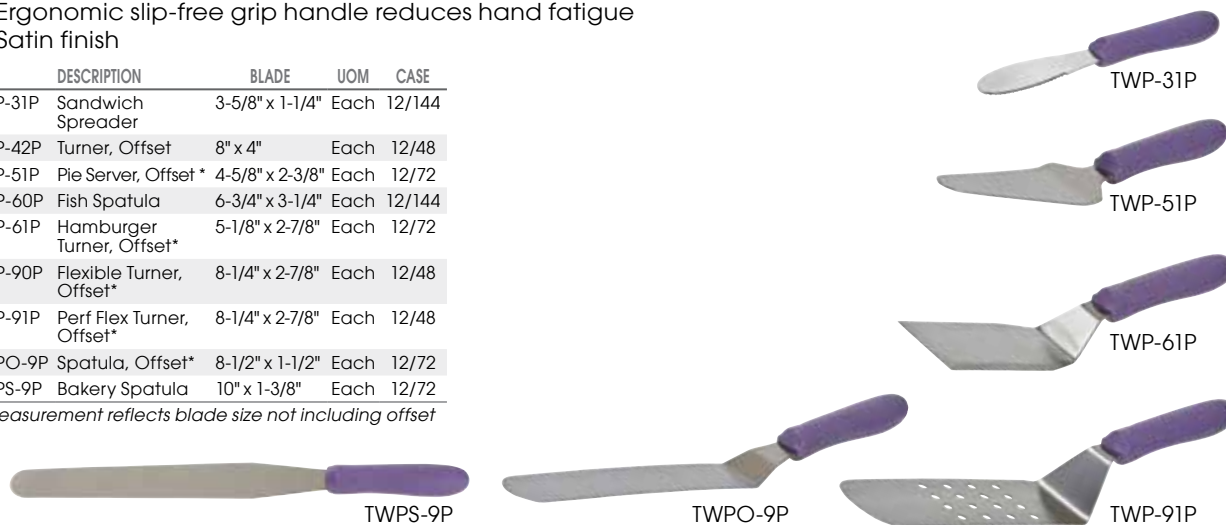

ALLERGEN-FREE STAINLESS STEEL TURNERS & SPATULAS

- ♦ Ergonomic slip-free grip handle reduces hand fatigue
- ♦ Satin finish

ITEM	DESCRIPTION	BLADE	UOM	CASE
TWP-31P	Sandwich Spreader	3-5/8" x 1-1/4"	Each	12/144
TWP-42P	Turner, Offset	8" x 4"	Each	12/48
TWP-51P	Pie Server, Offset*	4-5/8" x 2-3/8"	Each	12/72
TWP-60P	Fish Spatula	6-3/4" x 3-1/4"	Each	12/144
TWP-61P	Hamburger Turner, Offset*	5-1/8" x 2-7/8"	Each	12/72
TWP-90P	Flexible Turner, Offset*	8-1/4" x 2-7/8"	Each	12/48
TWP-91P	Perf Flex Turner, Offset*	8-1/4" x 2-7/8"	Each	12/48
TWPO-9P	Spatula, Offset*	8-1/2" x 1-1/2"	Each	12/72
TWPS-9P	Bakery Spatula	10" x 1-3/8"	Each	12/72

*Measurement reflects blade size not including offset

TWPS-9P

TWPO-9P

TWP-91P

TWP, TWPO & TWPS-SERIES

ALLERGEN-FREE KNIVES

- ♦ Razor-sharp X50 Cr MoV15 German steel blade
- ♦ Slip-free grip ergonomic PP handle reduces hand fatigue
- ♦ Protective finger guard
- ♦ Easy edge maintenance and rapid sharpening

ITEM	DESCRIPTION	BLADE	UOM	CASE
KWP-30P	Paring Knife, 2-Pcs/Pk	3-1/4" L	Pack	6/36
KWP-80P	Chef's Knife	8" L	Each	6/36
KWP-91P	Bread Knife, Curved	9-1/2" L	Each	6/36
KWP-100P	Chef's Knife	10" L	Each	6/36
KWP-121P	Slicer, Wavy Edge	12" L	Each	6/36