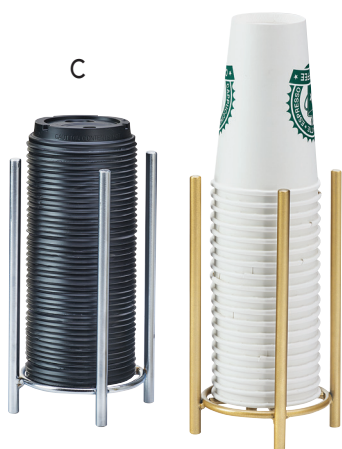

Please visit www.calmil.com/legal for a complete list of California Proposition 65 related items.