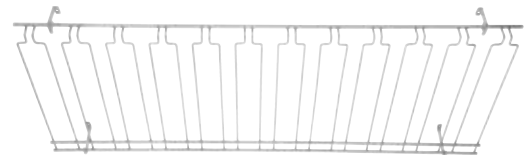

STAINLESS STEEL SPEED RAILS

- ◆ Keeps bar liquors and drink mixes close at hand
- ◆ Mounting straps sold separately

ITEM	DESCRIPTION	UOM	CASE
SPR-22S	22" Single	Each	1
SPR-22D	22" Double	Each	1/3
SPR-32S	32" Single	Each	1
SPR-32D	32" Double	Each	1/3
SPR-42S	42" Single	Each	1
SPR-42D	42" Double	Each	1/3
SPR-1	Mounting Straps for SPR-series	Each	12/120

Keep a neat, tidy, and efficient bar

SPEED RAILS

SPR-22S

SPR-22D

SPR-1

BAR MAID® POLYETHYLENE BOTTLE WELLS

- ◆ Contain drips from liquor bottles or mixer containers
- ◆ Fits in the bar ice bin or speed rail

ITEM	DESCRIPTION	UOM	CASE
CR-2400	Round, Black	Each	1/40
CR-2401	Square, Black	Each	1/40

CR-2400

CR-2401

OVERHEAD GLASS RACKS

MULTI-CHANNEL GLASS HANGERS

- ◆ Chrome-plated sturdy wire

ITEM	DESCRIPTION	SIZE	UOM	CASE
GHC-1836	8 Channels	18" x 36" x 4"	Each	2/4
GHC-1848	11 Channels	18" x 48" x 4"	Each	2/4

GHC-1848

SINGLE-CHANNEL GLASS HANGERS

- ◆ 3 lengths available in chrome or brass-plated

ITEM	DESCRIPTION	SIZE	UOM	CASE
GH-10	Brass Plated	10"	Each	12/72
GH-16	Brass Plated	16"	Each	12/72
GH-24	Brass Plated	24"	Each	12/48
GHC-10	Chrome Plated	10"	Each	12/72
GHC-16	Chrome Plated	16"	Each	12/72
GHC-24	Chrome Plated	24"	Each	12/48