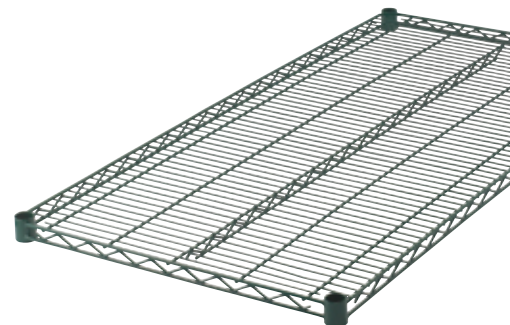

EPOXY-COATED WIRE SHELVES

◆ Withstands temperatures from -100°F to 500°F

◆ **Must buy full case quantity**

ITEM	DESCRIPTION - W x L	UOM	CASE
VEX-1424	14" x 24"	Each	2
VEX-1430	14" x 30"	Each	2
VEX-1436	14" x 36"	Each	2
VEX-1448	14" x 48"	Each	2
VEX-1460	14" x 60"	Each	2
VEX-1472	14" x 72"	Each	2
VEX-1824	18" x 24"	Each	2
VEX-1830	18" x 30"	Each	2
VEX-1836	18" x 36"	Each	2
VEX-1842	18" x 42"	Each	2
VEX-1848	18" x 48"	Each	2
VEX-1854	18" x 54"	Each	2
VEX-1860	18" x 60"	Each	2
VEX-1872	18" x 72"	Each	2
VEX-2124	21" x 24"	Each	2
VEX-2130	21" x 30"	Each	2
VEX-2136	21" x 36"	Each	2
VEX-2148	21" x 48"	Each	2
VEX-2160	21" x 60"	Each	2
VEX-2172	21" x 72"	Each	2
VEX-2424	24" x 24"	Each	2
VEX-2430	24" x 30"	Each	2
VEX-2436	24" x 36"	Each	2
VEX-2442	24" x 42"	Each	2
VEX-2448	24" x 48"	Each	2
VEX-2454	24" x 54"	Each	2
VEX-2460	24" x 60"	Each	2
VEX-2472	24" x 72"	Each	2

Epoxy shelving suitable for storage in dry as well as moist/humid areas

WIRE SHELVES

- ◆ NSF listed for use in all environments, including humid areas
- ◆ Heavy-duty wire construction
- ◆ Mix-and-match the various sizes to suit any need
- ◆ Easy to assemble, no tools required
- ◆ Capacities:
Under 48" long - up to 850 lbs/shelf,
Over 48" long - up to 600 lbs/shelf
- ◆ Includes 4 split-sleeve clips per shelf

VEX-SERIES SHELVES

EPOXY-COATED POSTS

◆ For wire shelving
◆ Withstands temperatures from -100°F to 500°F

◆ **Must buy full case quantity**

ITEM	DESCRIPTION	UOM	CASE
VEX-8P	8"H	Each	4
VEX-34P	34"H	Each	4
VEX-48P	48"H	Each	4
VEX-54P	54"H	Each	4
VEX-63P	63"H	Each	4
VEX-72P	72"H	Each	4
VEX-86P	86"H	Each	4

VEX-SERIES POSTS

EPOXY-COATED WALL MOUNT BRACKETS

◆ A great option for mounting a single wire shelf to the wall with two brackets

◆ **Must buy full case quantity**

ITEM	DESCRIPTION	UOM	CASE
VEXB-14	14"W	Pair	2
VEXB-18	18"W	Pair	2
VEXB-21	21"W	Pair	2
VEXB-24	24"W	Pair	2